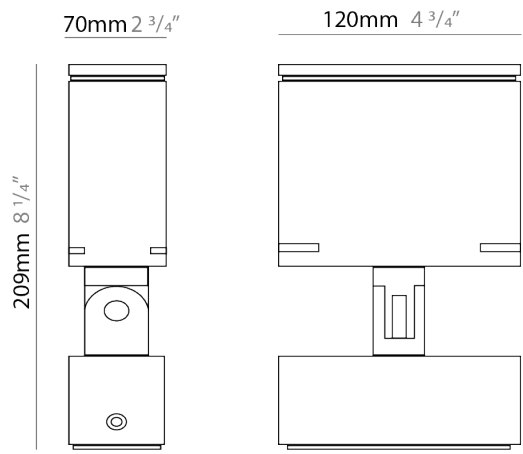

TARGET SURFACE

E9F233- -
base number   Finish   Lens
                         Options   Options

1. To build a product code in our configurator select the specify button on the base model # product page
2. To build a manual product code on this datasheet choose from the options listed below in blue font and add the suffix to the base model #

GENERAL

Series: Target
Brand: Platek
Division: Exterior
Mounting Type: Surface
Mounting Location: Above Ground
Subcategory: Flood

PHYSICAL

Shape: Rectangle
Length (mm): 120
Length (in): 4 3/4
Width (mm): 70
Width (in): 2 3/4
Height (mm): 213
Height (in): 8 3/8
Light Distribution: Adjustable / Direct
Screws: A4 stainless steel
Diffuser: Clear tempered glass
Fixture Finish: BLK / WHI / GRY / COR / ANT / BRZ
Fixture Material: Aluminum Die Cast
Cable Details: 2000mm Cable

ELECTRICAL

Lamp Type: LED
Total Output Wattage (W): 16
Dimming: DMX
Driver Included: No
Driver Location: Remote
Driver Type: Constant Current - Universal
Driver Class: Class 2
Input Voltage (V): 120 - 277
Constant Current (MA): 700

LED

Number of LEDs: 8
Color Temperature (°K): RGBW
CRI: >80 CRI
Lamp Life (hrs): 60000
Special LEDs offerings: RGBW

OPTICAL

Optic°: 9 / 24 / 48 / ELL
Adjustability: Rotational 330°; Tilt 90°

RATINGS AND CERTIFICATIONS

Certified By: Certified for North American Standards
IP Rating: IP66
IK Rating: IK08
Bug Rating: B1 U0 G0